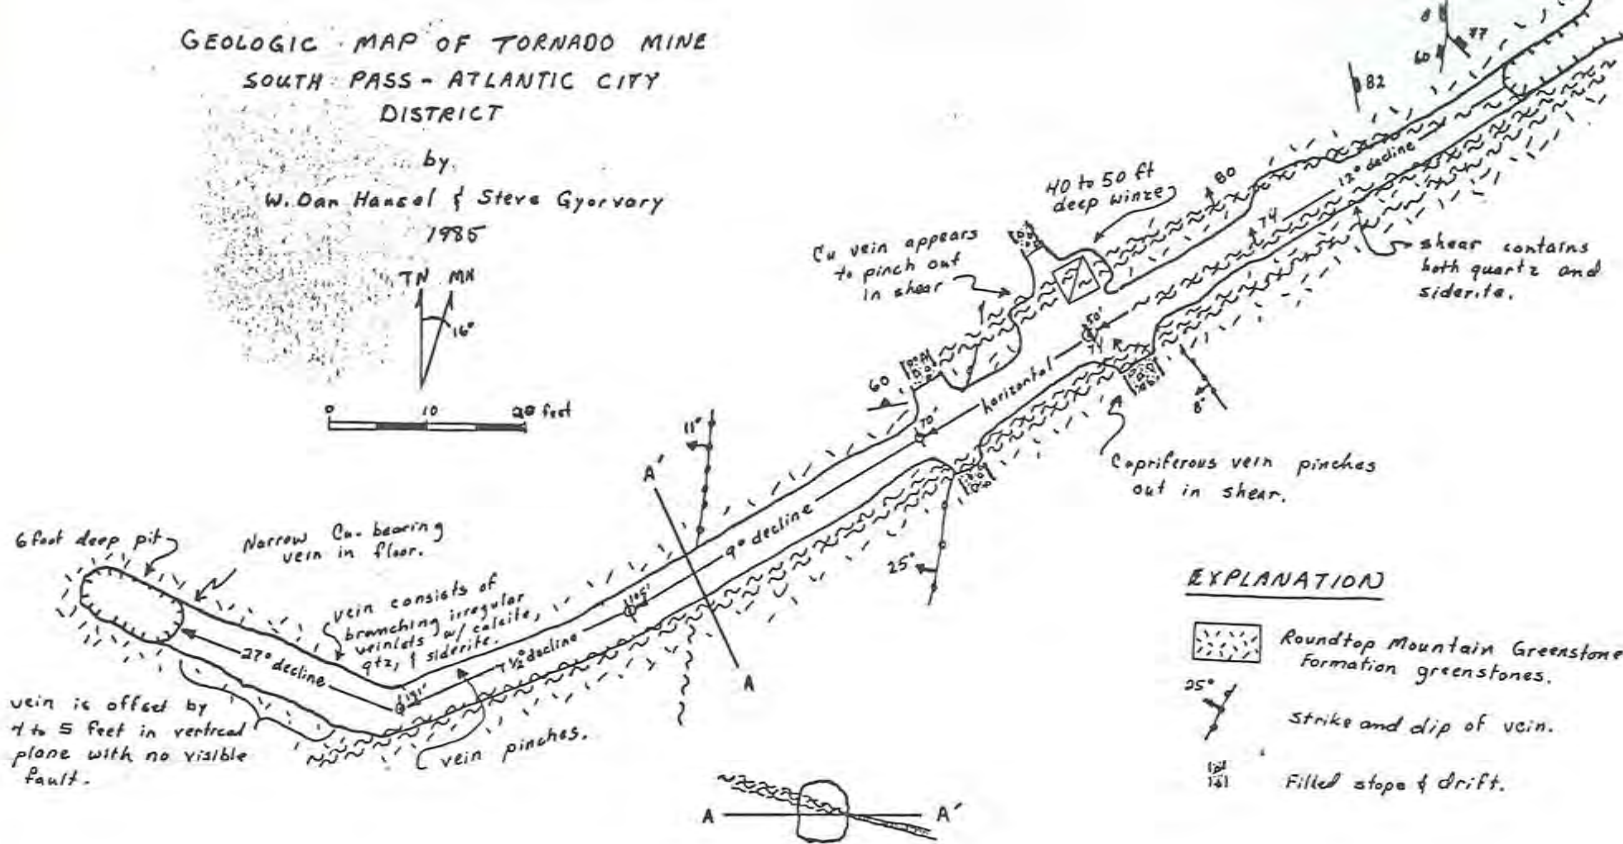

GEOLOGIC MAP OF TORNADO MINE
SOUTH PASS - ATLANTIC CITY
DISTRICT

by
W. Dan Hancal & Steve Gyrovary
1985

CROSS SECTION OF MINE